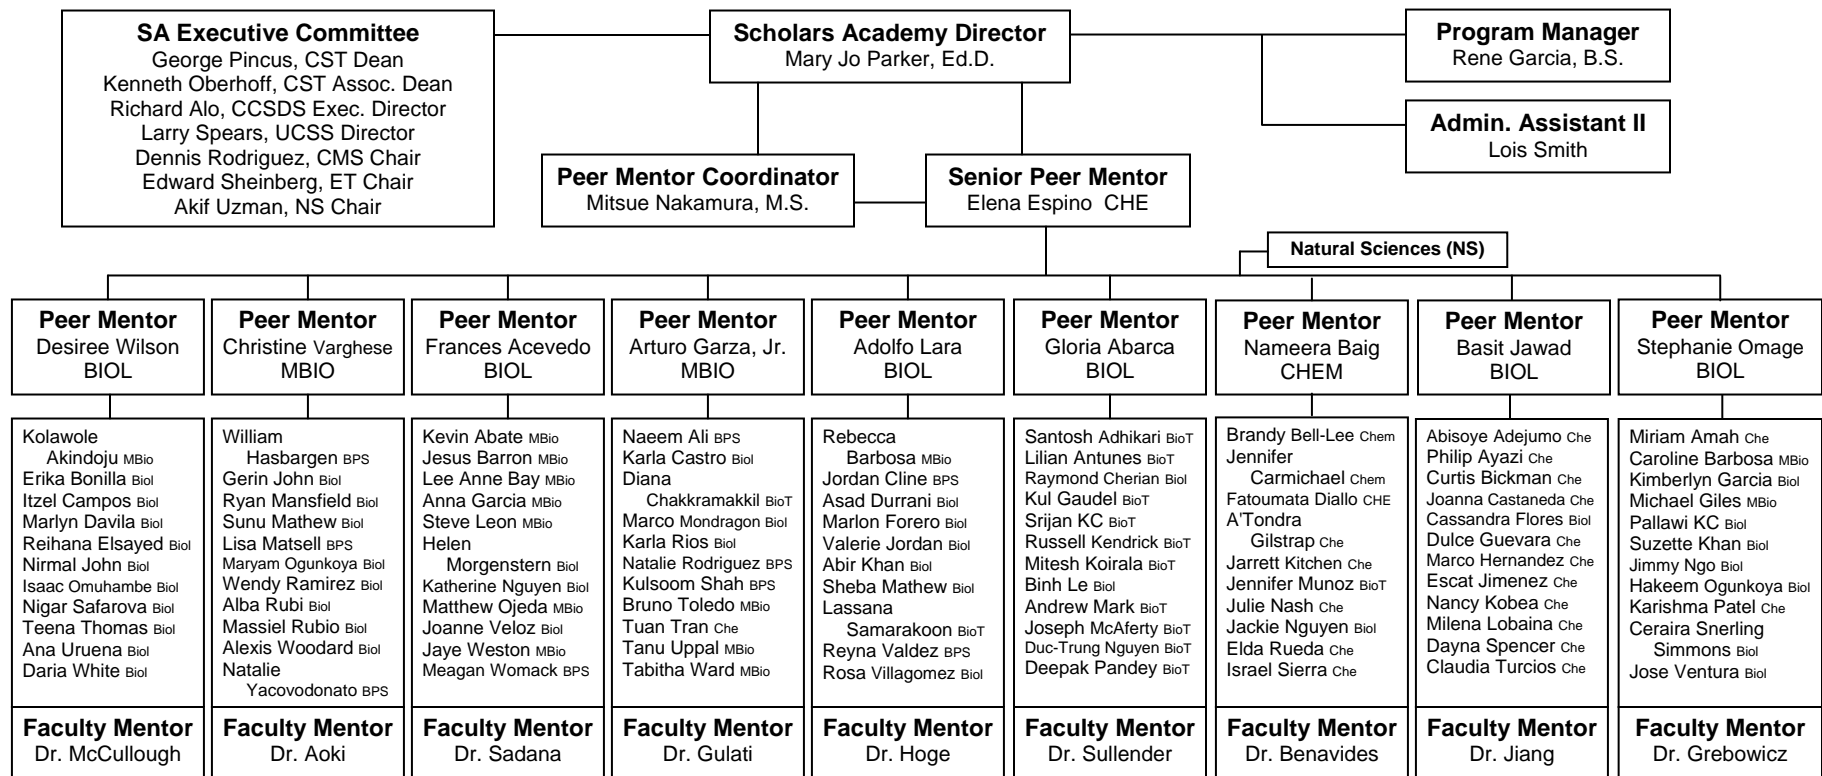

# Spring 2011 UHD Scholars Academy Roster

Legend	
ASTA	Applied Statistics
Biol	Biology
BioT	Biotechnology
BPS	Biological & Physical Sciences
CHE	Chemistry
CHEM	Industrial Chemistry
CS	Computer Science
Math	Applied Mathematics
MBio	Microbiology
SAD	Structural Analysis & Design
SFET	Safety & Fire Engineering Technology