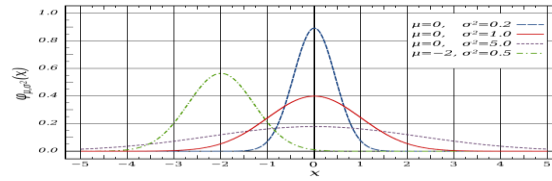

VS.

Ping Chen

Computer and Math Sciences Department

IQ

weight

height

emotion

Average Joe (Idiocracy, 2006, FOX)