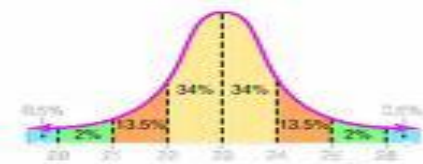

VS.

Ping Chen

Computer and Math Sciences Department

IQ

weight

height

emotion

Average Joe (Idiocracy, 2006, FOX)