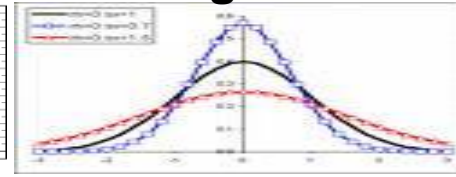

VS.

Ping Chen

Computer and Math Sciences Department

IQ

weight

height

emotion

Average Joe (Idiocracy, 2006, FOX)